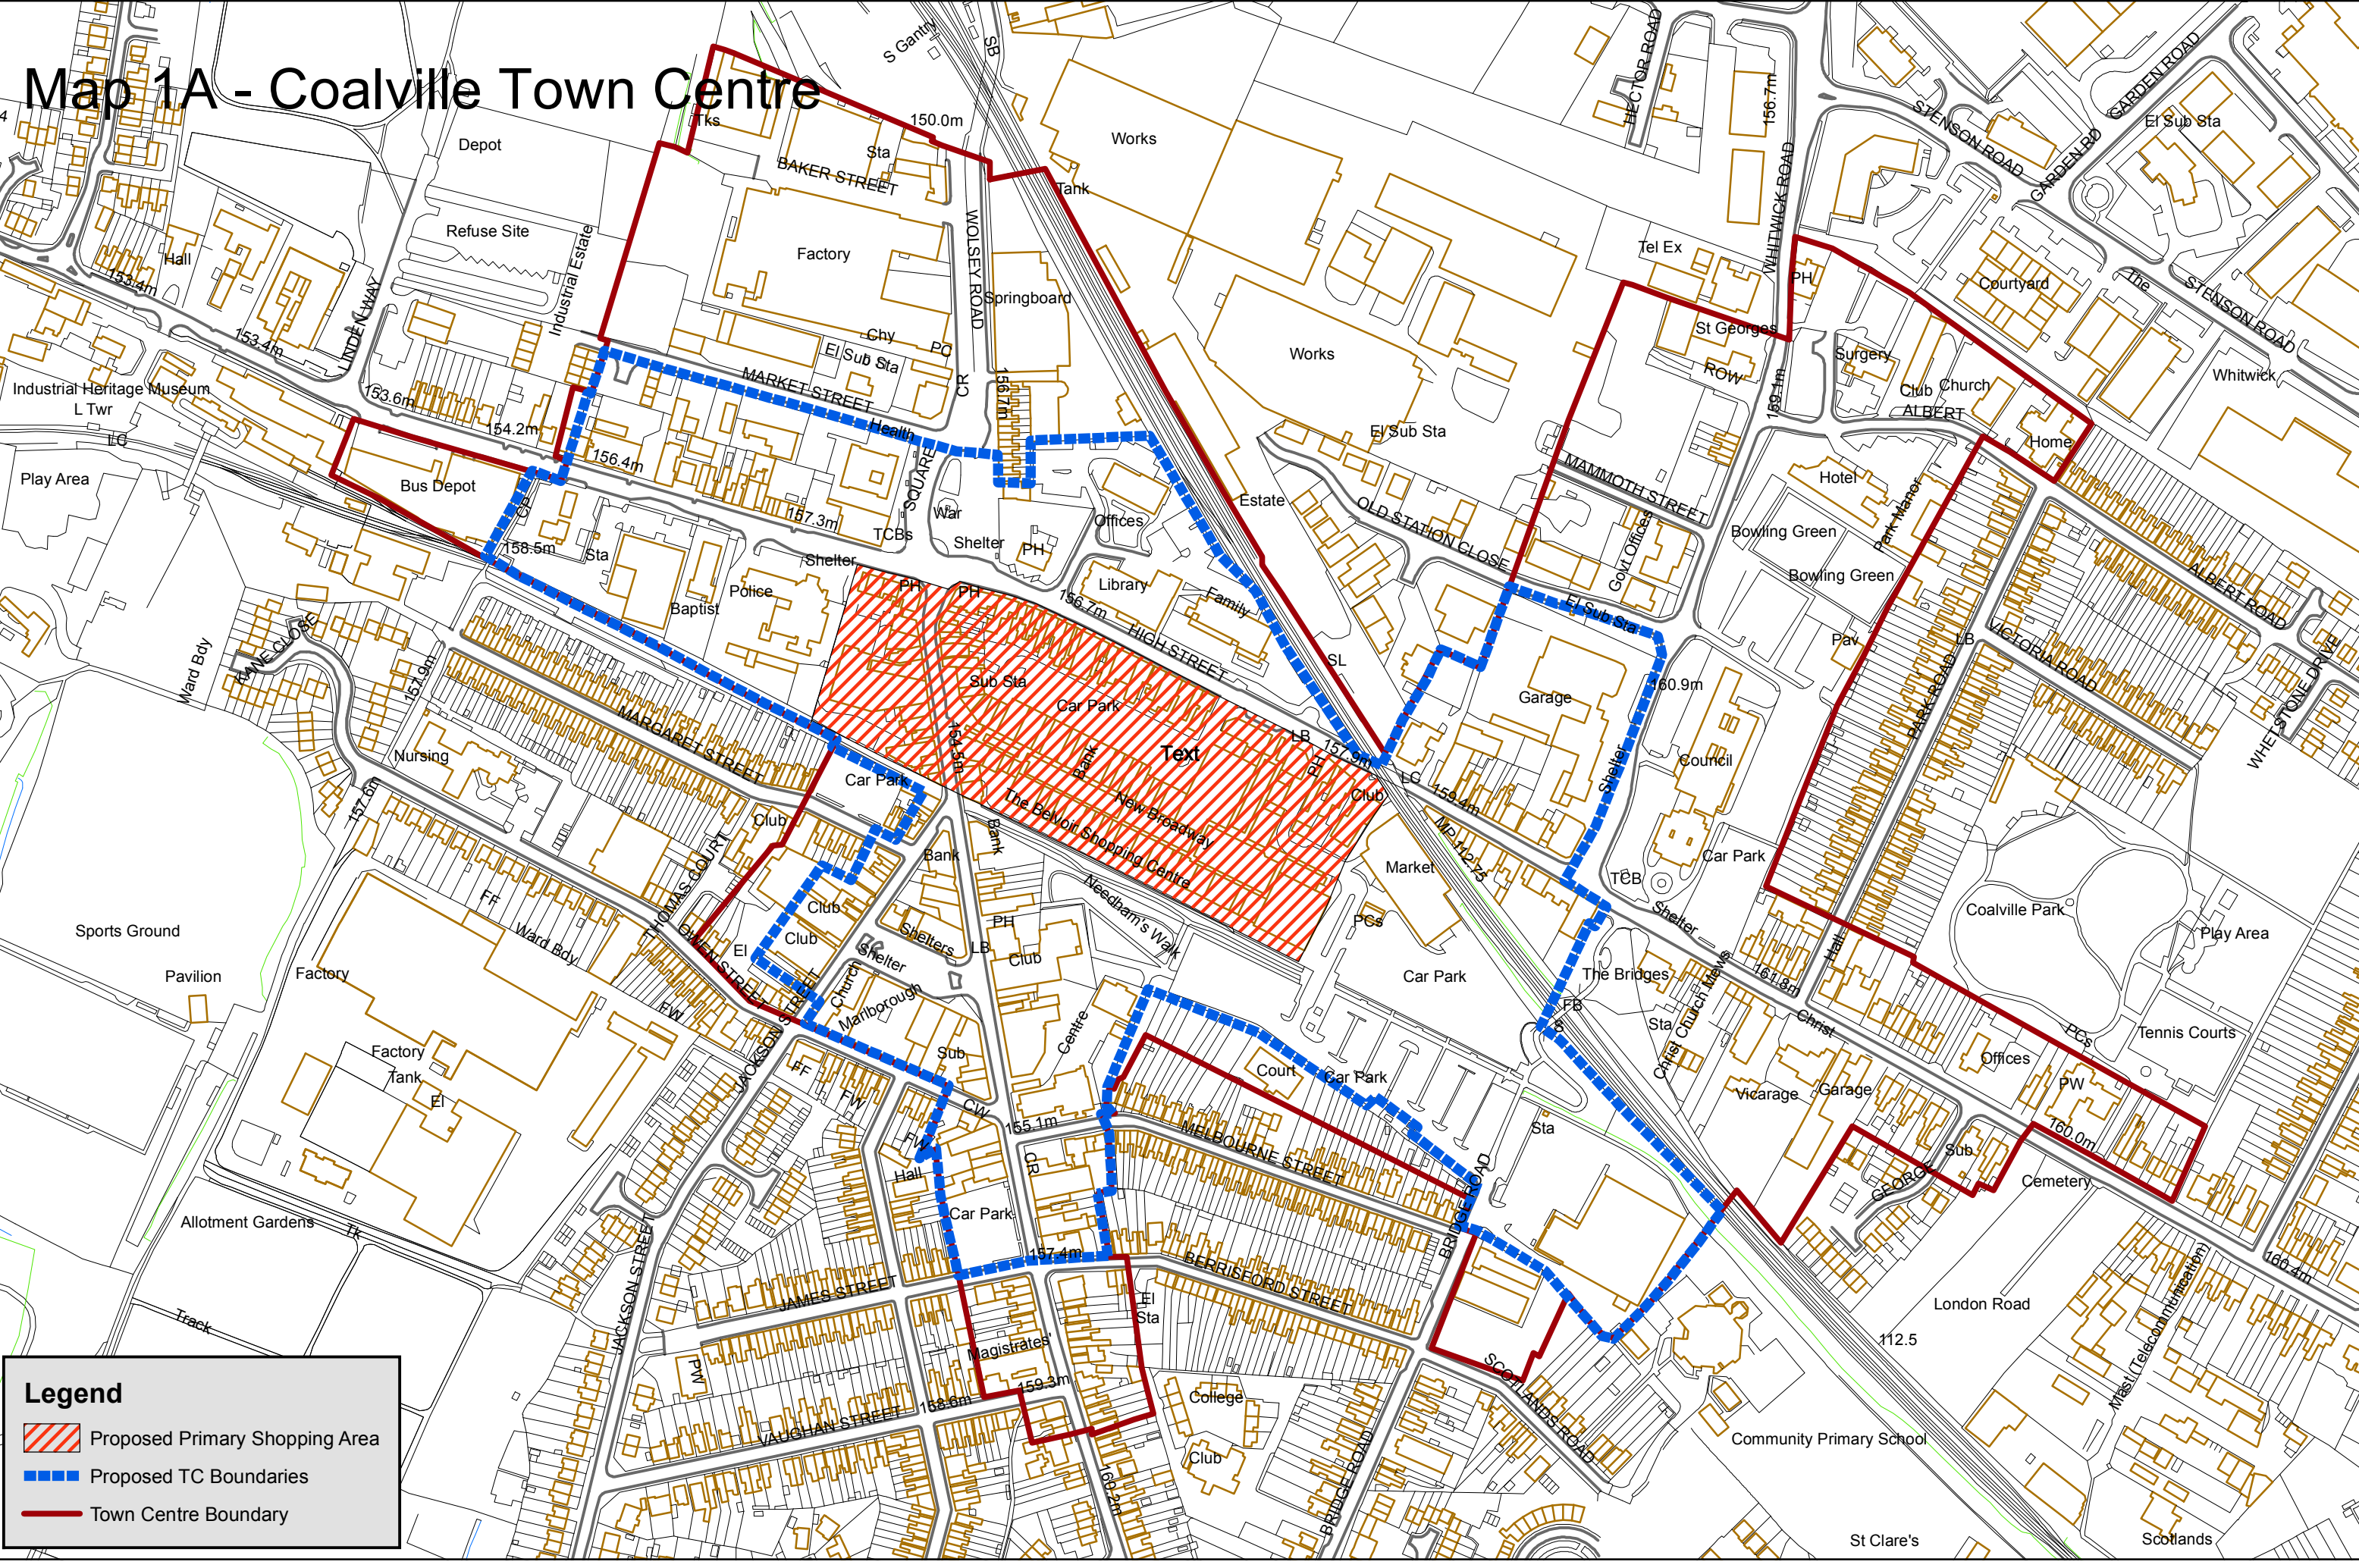

Map 1A - Coalville Town Centre

Legend

- Proposed Primary Shopping Area
- Proposed TC Boundaries
- Town Centre Boundary

Planning Policy & Business Focus Team
North West Leicestershire District Council

Reproduction from Ordnance 1:1250 mapping with permission of the Controller of HMSO
Crown Copyright. Unauthorised reproduction infringes Crown Copyright and may lead to
prosecution or civil proceedings Licence No: 100019329